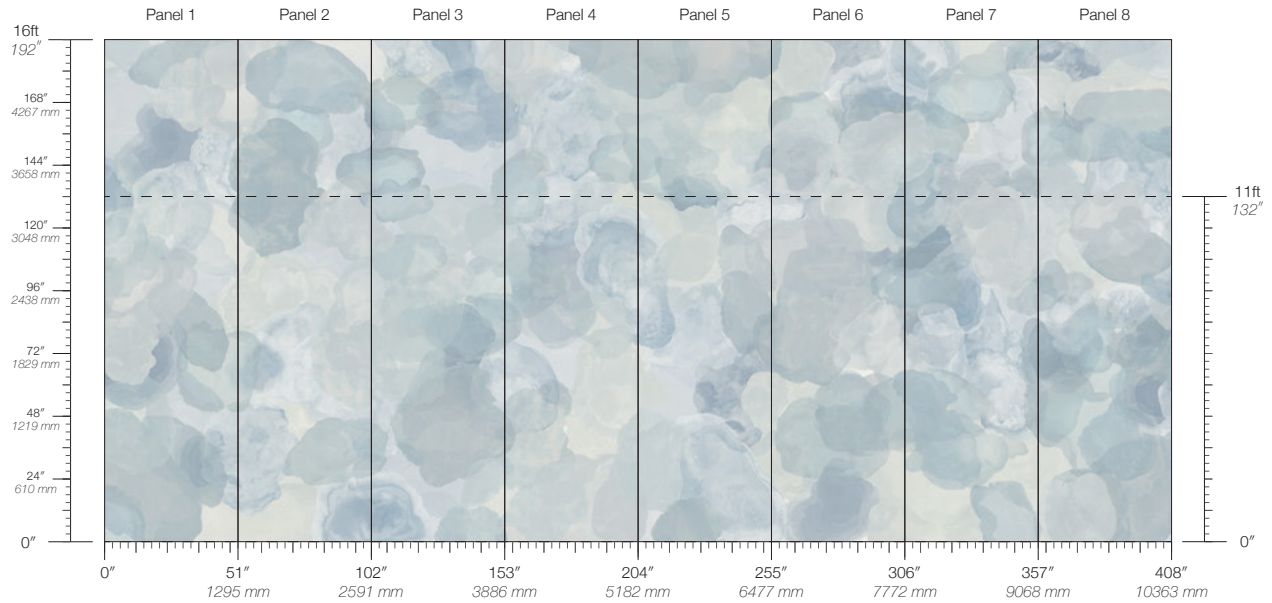

Verdure Spruce

Suitable for residential and commercial projects

COLOR
Spruce

STOCK
Made to order

REPEAT
Non-repeating

CONTACT
sales@calicowallpaper.com
+1 718 243 1705
57 Lispenard Street
New York, NY 10013 USA

ITEM
5815

MINIMUM
1 panel

LEAD TIME
4 weeks to print

CONTENT
Type II Vinyl

MAINTENANCE
Water-based cleanser

ORIGIN
USA

DISCLAIMER
Panel maps represent mural artwork only. Reference the physical sample for color and texture.

PANEL WIDTH
51" / 1295 mm trimmed

FLAMMABILITY
ASTM E84 Adhered Class A

DETAILS
Custom options available

PANEL HEIGHT
132" / 3353 mm standard
192" / 4877 mm extended

ENVIRONMENTAL
Recycled Content, Phthalate Free
Low VOC, HPD Available

PRICE
Available upon request